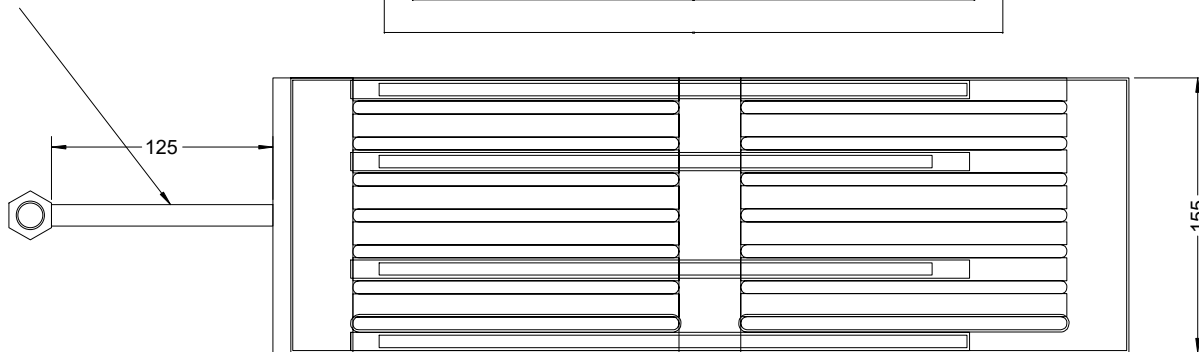

Dwg. KG4.4.14.03

Cast Iron Grate 1

Model KG4 B

Version 1.4

14 Feb 2018

C Pemberton-Pigott

12mm Round Bar  
Handle with ring made  
from an M16 nut

Cross-section  
The body is 14mm thick  
and the total is 30mm