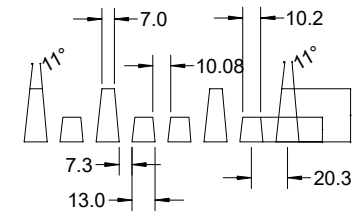

Dwg. KG4.4.14.03

Cast Iron Grate 1

Model KG4 B

Version 1.4

14 Feb 2018

C Pemberton-Pigott

12mm Round Bar  
Handle with ring made  
from an M16 nut

Cross-section  
The body is 14mm thick  
and the total is 30mm