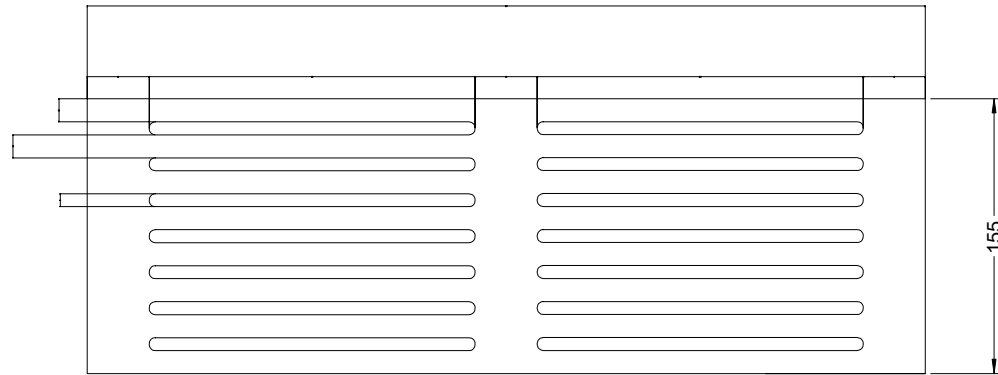

Dwg. KG4.4.14.03

Cast Iron Grate 1

Model KG4 B

Version 1.4

14 Feb 2018

C Pemberton-Pigott

12mm Round Bar  
Handle with ring made  
from an M16 nut

Cross-section  
The body is 14mm thick  
and the total is 30mm